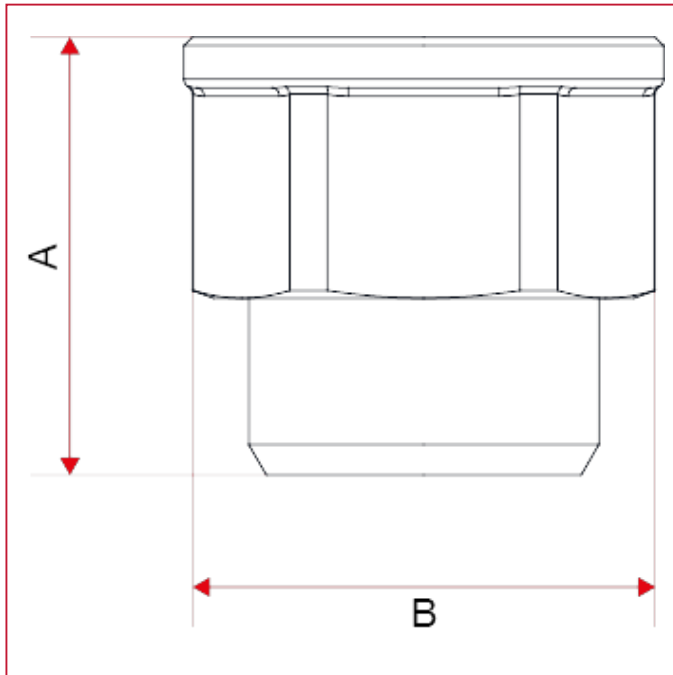

FITTINGS FOR MULTILAYER, PEX, POLYBUTYLENE AND COPPER PIPE

509 Straight female connector

OVERALL DIMENSIONS

509 available sizes: 1/2"x1/2", 1/2"Mx3/4"F, 3/4"x3/4" eurokonus

	1/2"x1/2"	1/2"x3/4"	3/4"x3/4"
A	26	28	30
B	27,5	33	33
Kg/cm ² bar	20	20	20
LBS - psi	290	290	290