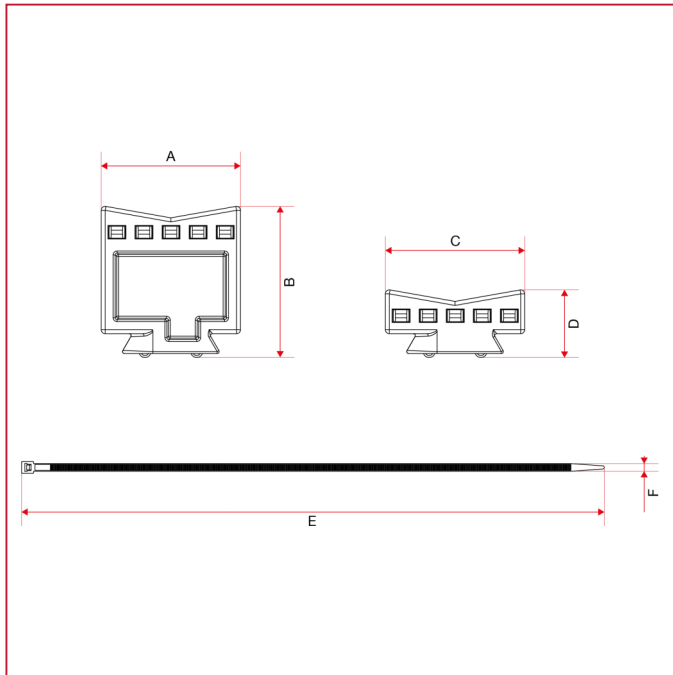

UNIVERSAL PLASTIC BOX FOR MANIFOLDS

499CS Set to fix simple manifolds to the plastic box

OVERALL DIMENSIONS

A	35
B	37
C	35
D	16
E	360
F	4,5