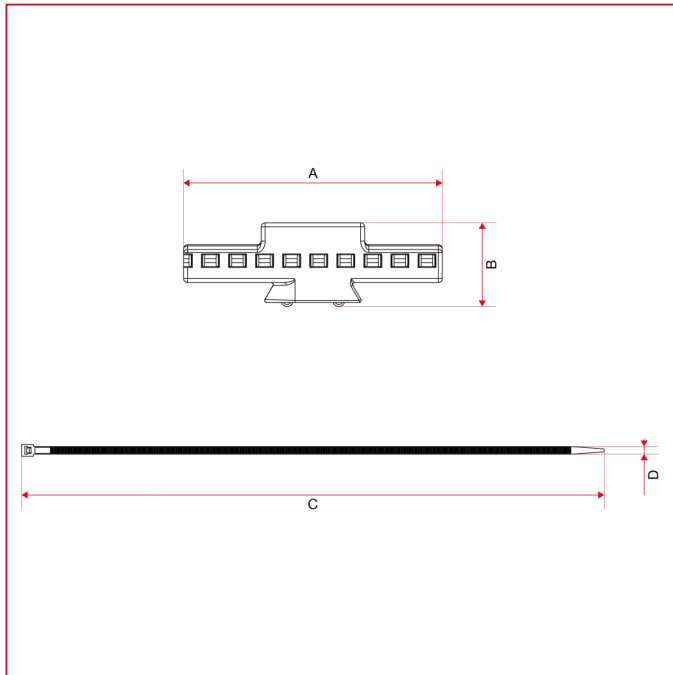

UNIVERSAL PLASTIC BOX FOR MANIFOLDS

499CC Set to fix dual manifolds to the plastic box

OVERALL DIMENSIONS

A	65
B	20
C	360
D	4,5