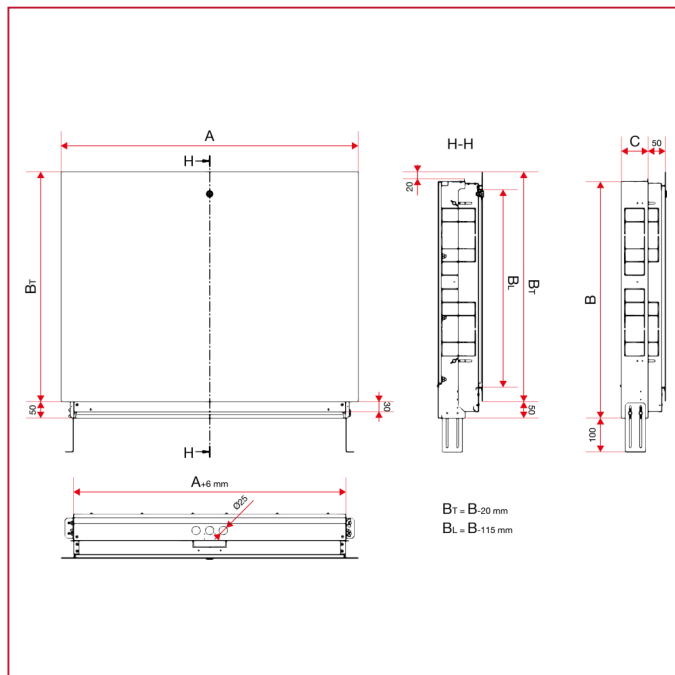

CASSETTE IN METALLO

498 Cassetta metallica per collettori

INGOMBRI

	500x500x (80-130)	600x500x (80-130)	700x500x (80-130)	800x500x (80-130)	900x500x (80-130)	1000x500 x(80-130)	1100x500 x(80-130)
A	500	600	700	800	900	1000	1100
B	600	600	600	600	600	600	600
C	80	80	80	80	80	80	80