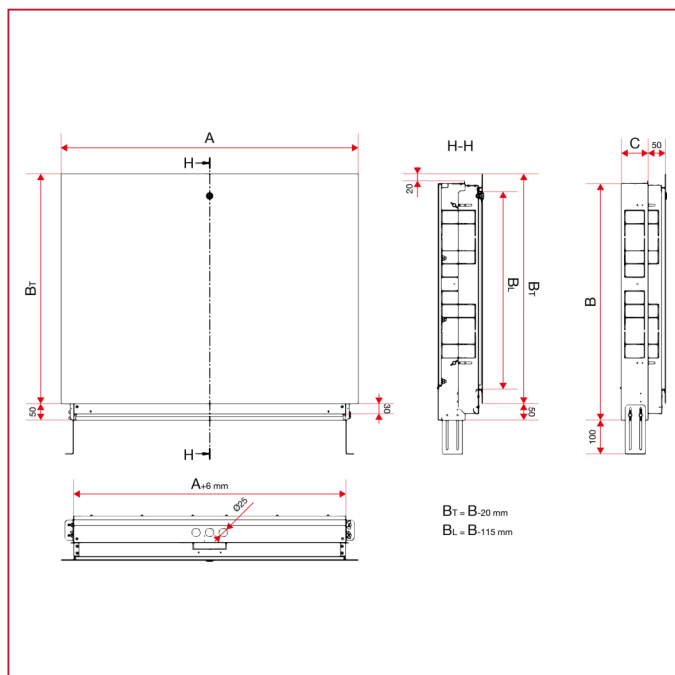

CASSETTE IN METALLO

498 Cassetta metallica per collettori

INGOMBRI

	500x500x (80-130)	600x500x (80-130)	700x500x (80-130)	800x500x (80-130)	900x500x (80-130)	1000x500 x(80-130)	1100x500 x(80-130)
A	500	600	700	800	900	1000	1100
B	600	600	600	600	600	600	600
C	80	80	80	80	80	80	80