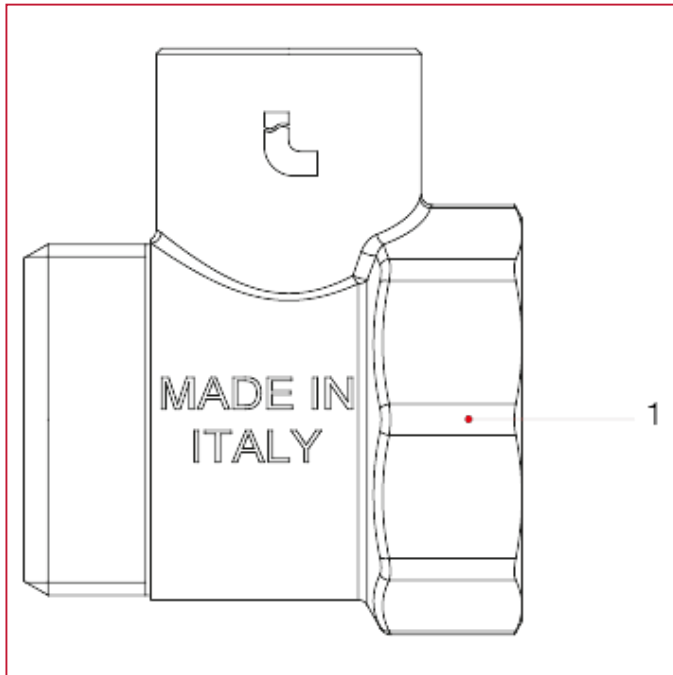

ACCESSORIES FOR MANIFOLDS

492 Thermometer fitting

MATERIALS

POS.	DESCRIPTION	N.	MATERIAL
1	Body	1	Nickel-plated brass CW617N