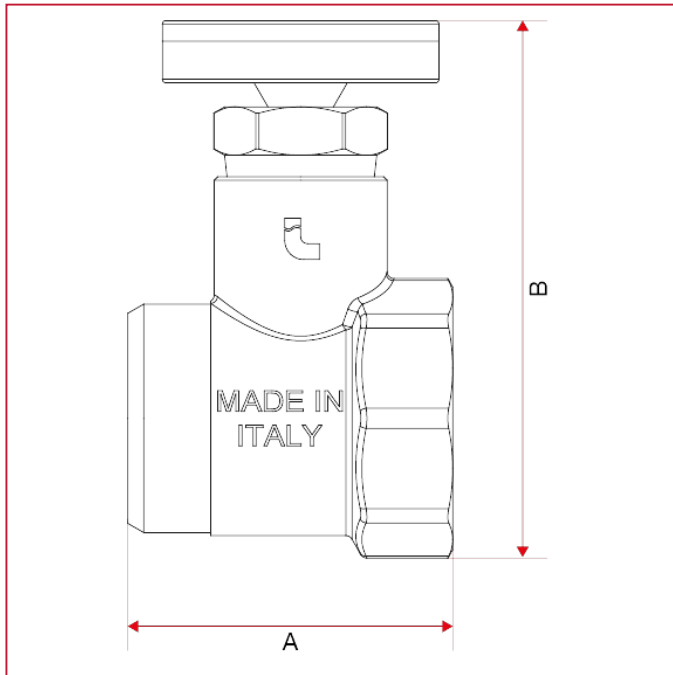

ACCESSORIES FOR MANIFOLDS

492C Thermometer union complete with thermometer

OVERALL DIMENSIONS

	1"
A	47
B	78
Kg/cm ² bar	10
LBS - psi	145