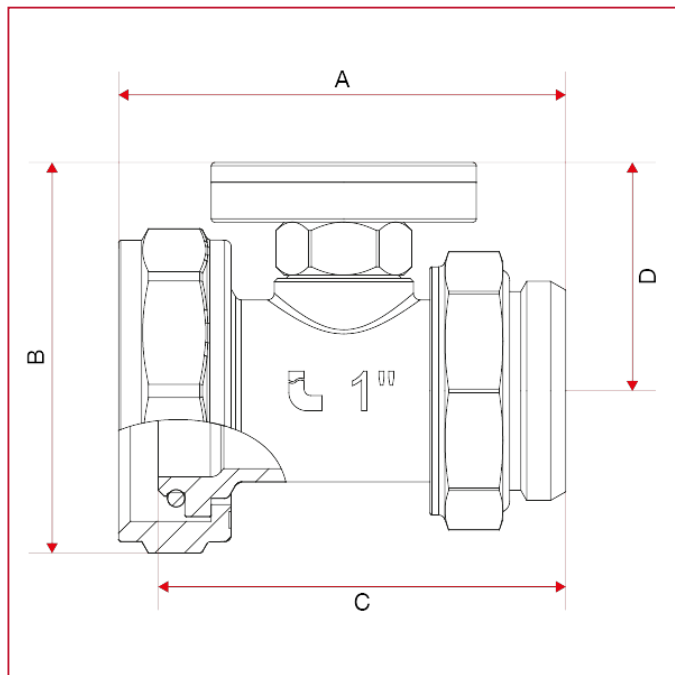

ACCESSORIES FOR MANIFOLDS

492BC Thermometer union complete with thermometer

OVERALL DIMENSIONS

	1"	1"1/4
A	67,5	79,5
B	49	55
C	61,5	73
D	34,5	39
Kg/cm ² bar	10	10
LBS - psi	145	145