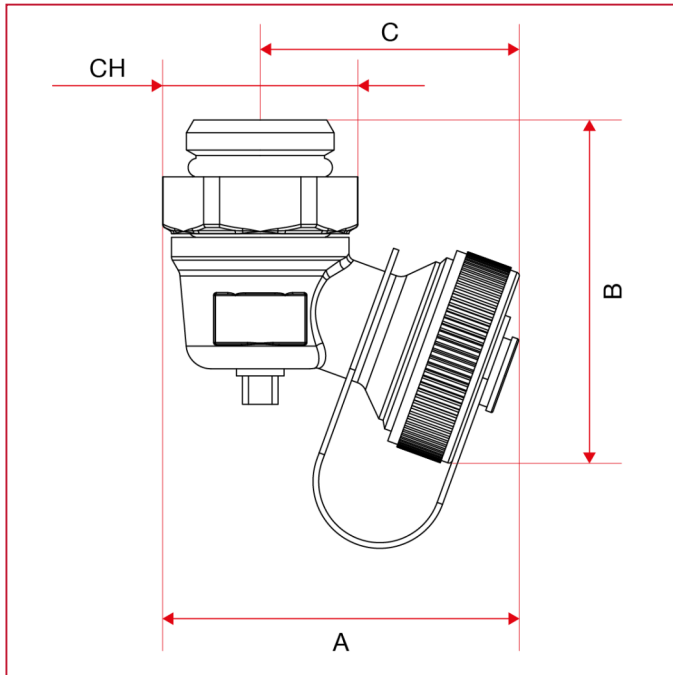

ACCESSORIES FOR MANIFOLDS

489SO Adjustable drain valve

OVERALL DIMENSIONS

	1/2"
A	51
B	48
C	38
CH	25
Kg/cm ² bar	10
LBS - psi	145