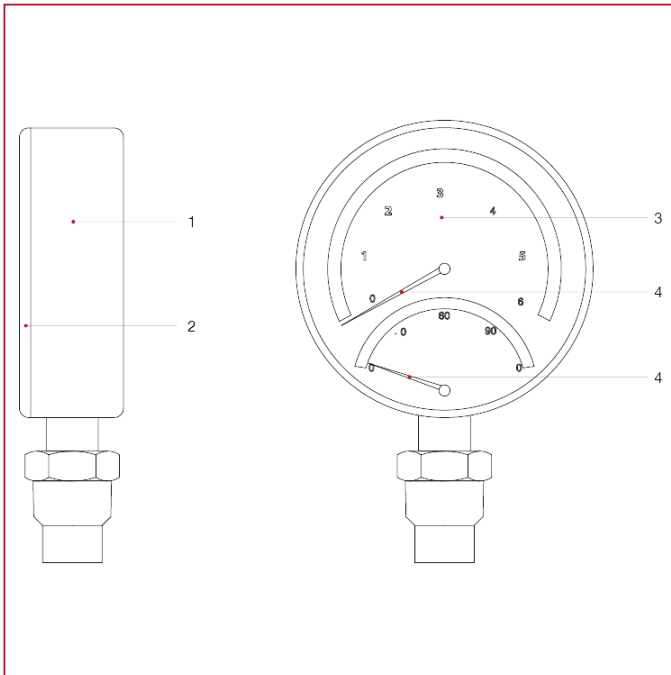

ACCESSORIES FOR MANIFOLDS

484 Thermometer and pressure gauge, bottom connection

MATERIALS

POS.	DESCRIPTION	N.	MATERIAL
1	Body	1	ABS
2	See-through cap	1	Altuglas®
3	Quadrant	1	Aluminium
4	Indicator	1	Nylon
5	Indicator	1	Nylon