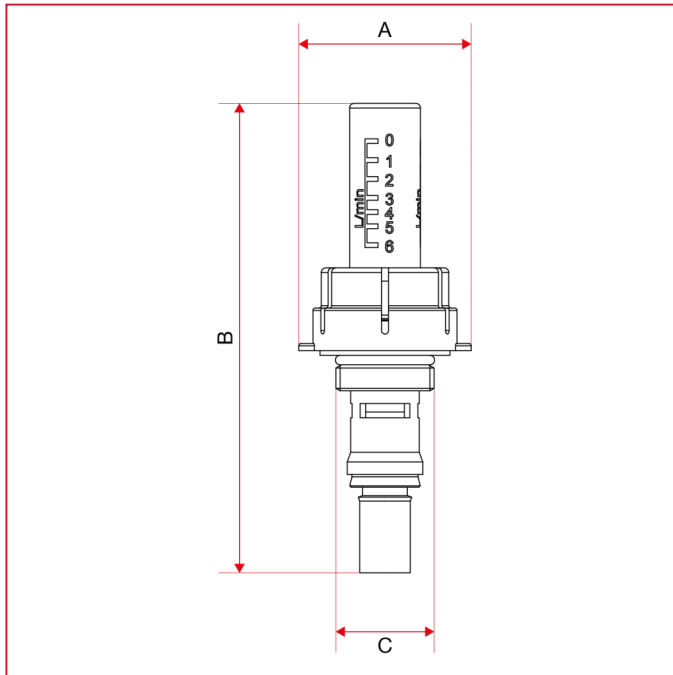

ACCESSORIES FOR MANIFOLDS

471FL Flow meter

OVERALL DIMENSIONS

	1/2"
A	36,5
B	99,3
C	G 1/2"