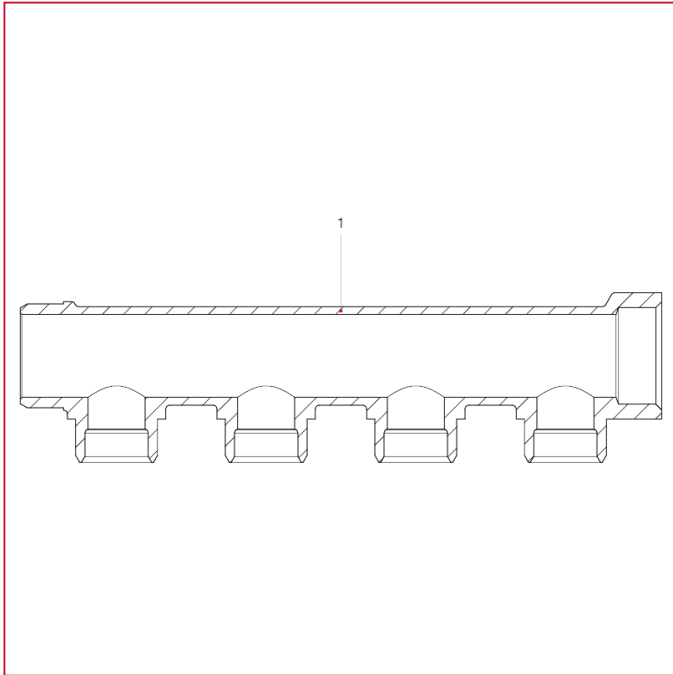

## DISTRIBUTION MANIFOLDS

**456** Modular distribution manifold, 1/2" male outlets, flat seat

### MATERIALS

POS.	DESCRIPTION	N.	MATERIAL
1	Body	1	Brass CW617N