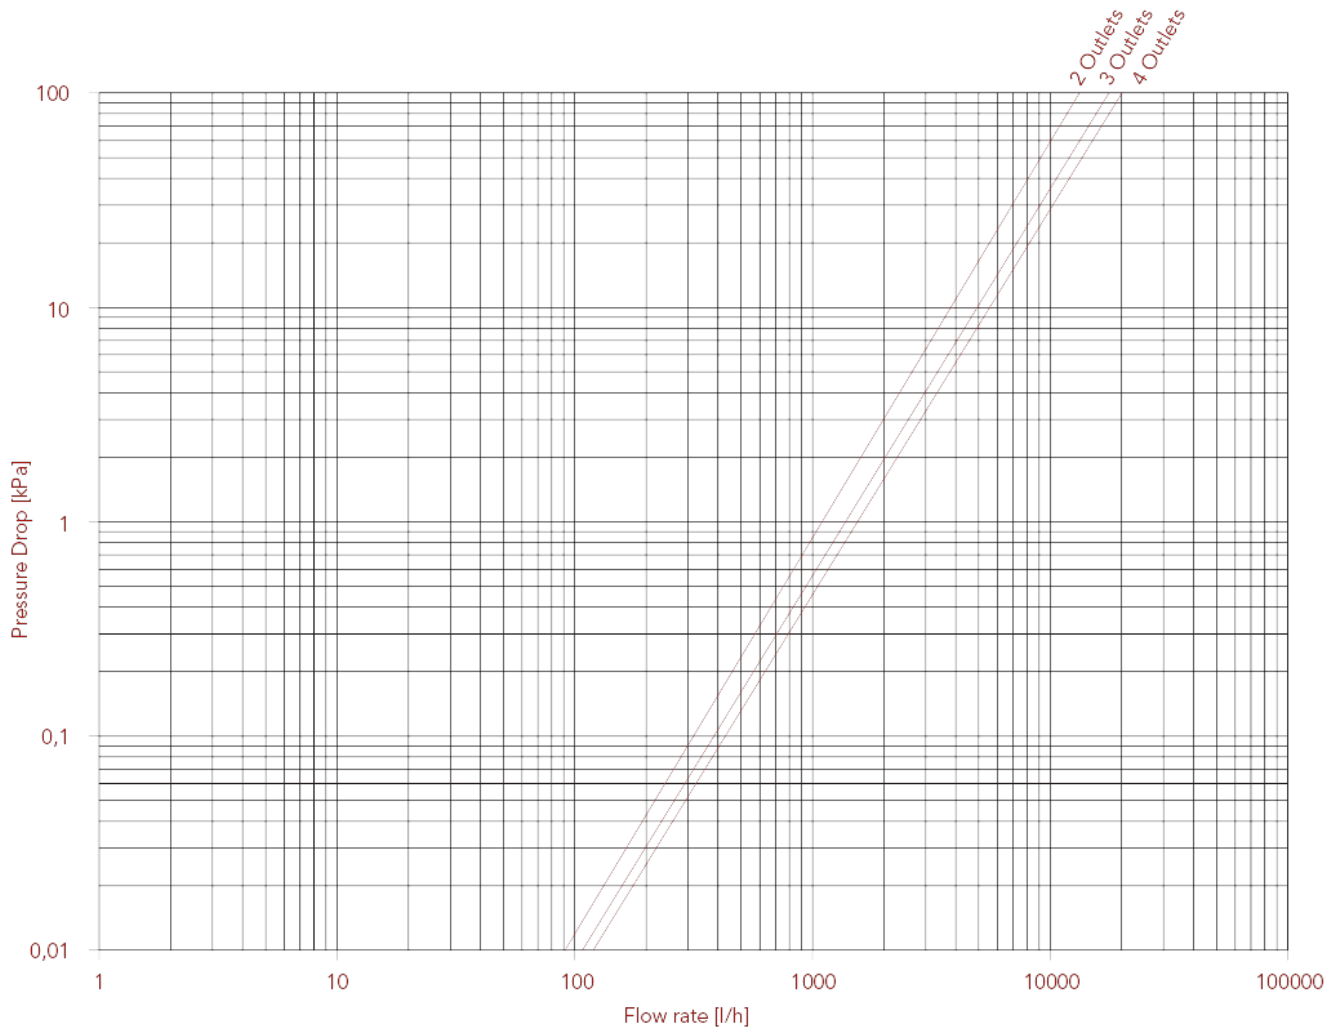

# DISTRIBUTION MANIFOLDS

## 450 Modular distribution manifold, 1/2" female outlets

### LOSS DIAGRAM (With water) size 3/4"

	3/4" x 2	3/4" x 3	3/4" x 4	1" x 2	1" x 3	1" x 4
KV	13,30	17,70	20,90	13,87	19,49	23,05

## LOSS DIAGRAM (With water) size 1"

	3/4" x 2	3/4" x 3	3/4" x 4	1" x 2	1" x 3	1" x 4
KV	13,30	17,70	20,90	13,87	19,49	23,05