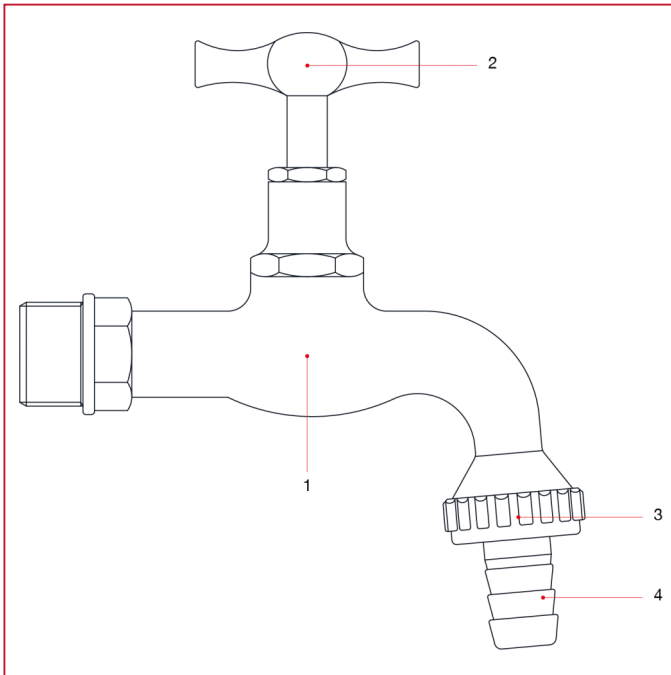

BIBCOCKS

355S Hose bibcock

MATERIALS

POS.	DESCRIPTION	N.	MATERIAL
1	Body	1	Sandblasted and chrome-plated brass CB753S
2	Handle	1	Chrome-plated brass CW614N
3	Nut	1	Chrome-plated brass CW617N
4	Hose connection	1	Chrome-plated brass CW508L
-	Washer	1	PVC
-	O-ring	-	NBR