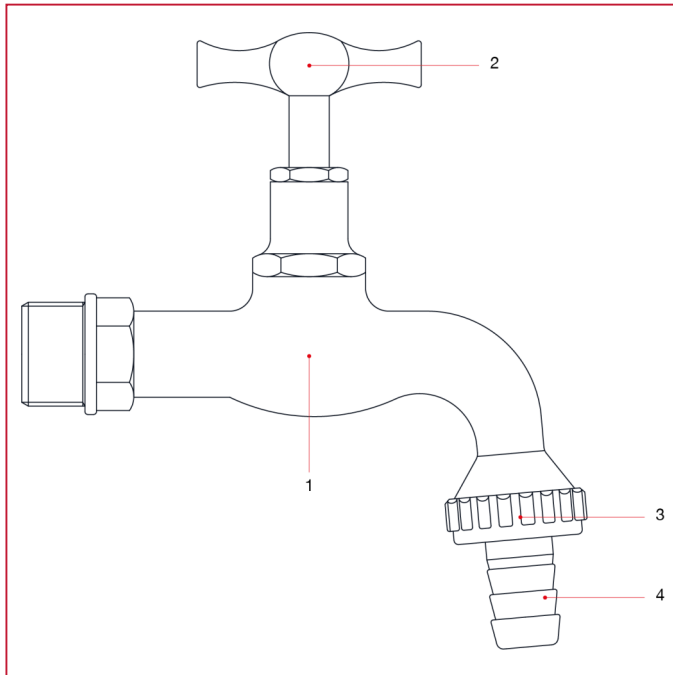

BIBCOCKS

355L Hose bibcock

MATERIALS

POS.	DESCRIPTION	N.	MATERIAL
1	Body	1	Brass CW617N
2	Handle	1	Brass CW614N
3	Nut	1	Brass CW617N
4	Hose connection	1	Brass CW614N
-	Washer	1	PVC
-	O-ring	-	NBR