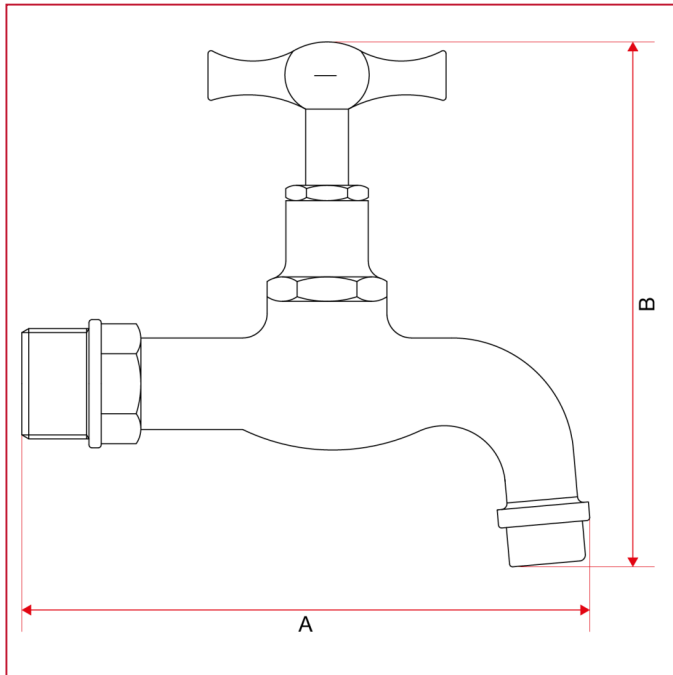

BIBCOCKS

350L Supply bibcock

OVERALL DIMENSIONS

	1/2"
A	115
B	105
Kg/cm ² bar	8
LBS - psi	116