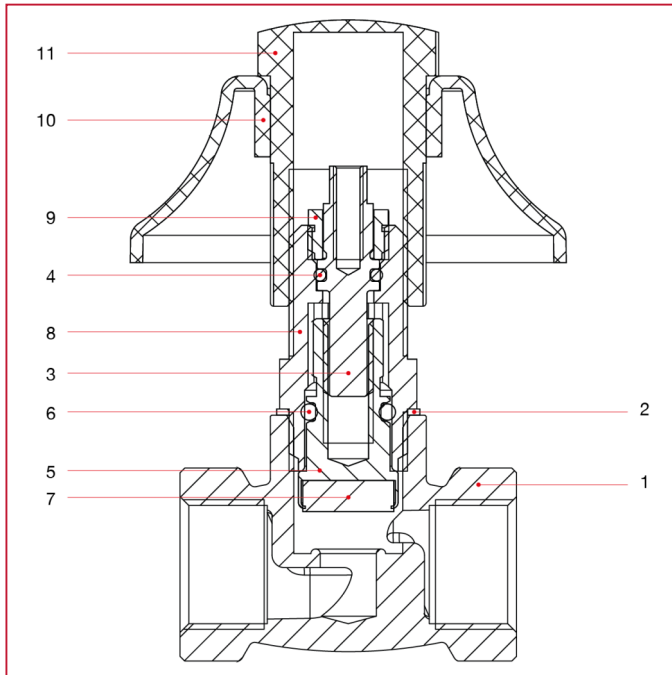

BUILD-IN VALVES AND SUPPLY STOPS

340 Build-in valve with blind cap

MATERIALS

POS.	DESCRIPTION	N.	MATERIAL
1	Body	1	Brass CW617N
2	Washer	1	Aluminium
3	Stem	1	Brass CW614N
4	O-ring	1	NBR
5	Screw	1	Brass CW614N
6	O-ring	1	NBR
7	Cap	1	NBR
8	Bonnet body	1	Brass CW614N
9	Nut	1	Brass CW614N
10	Cover-plate	1	Chrome-plated ABS
11	Cap	1	Chrome-plated ABS