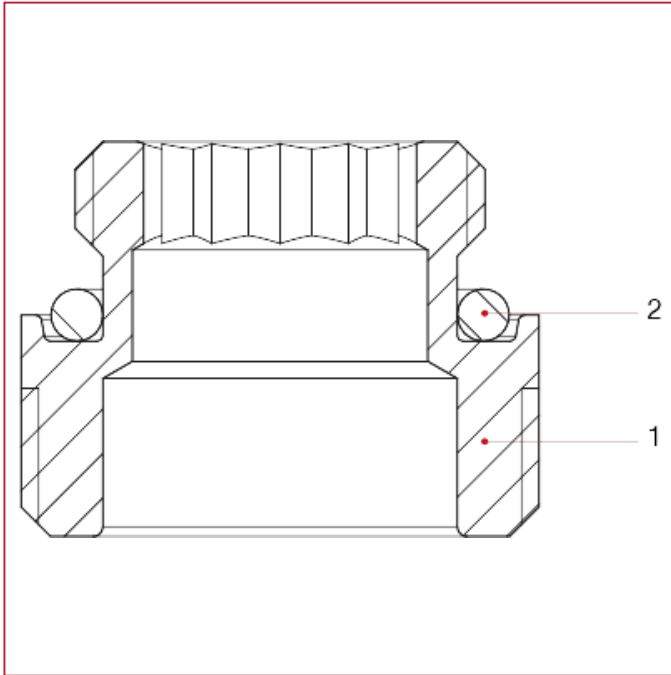

TWO-PIPE VALVES FOR PANEL RADIATORS

306 Fittings for panel radiators, with thread 1/2"F

MATERIALS

POS.	DESCRIPTION	N.	MATERIAL
1	Fitting	1	Brass CW614N
2	O-ring	1	EPDM