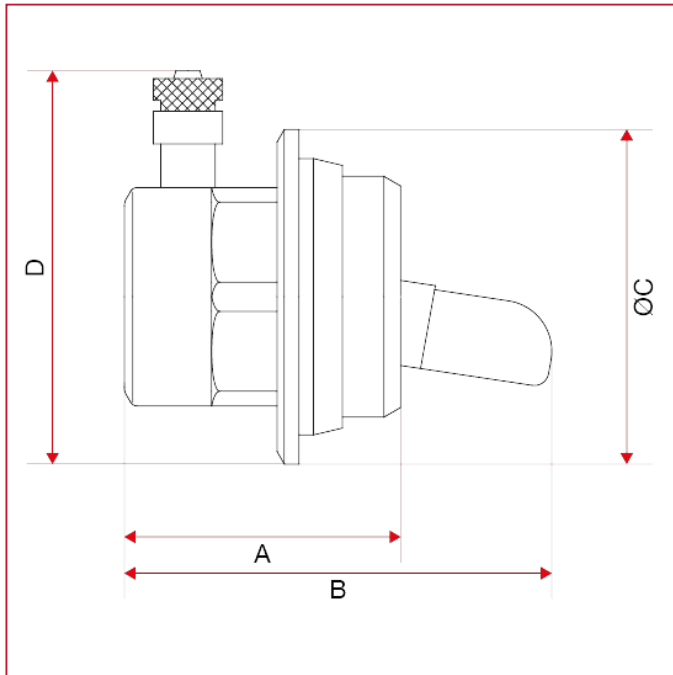

AIR VENT VALVES AND SAFETY VALVES

299 Plug for radiators with air vent valve

OVERALL DIMENSIONS

	1" DX	1" SX
A	33	33
B	59	59
C	46	46
D	53	53
Kg/cm ² bar	10	10
LBS - psi	145	145