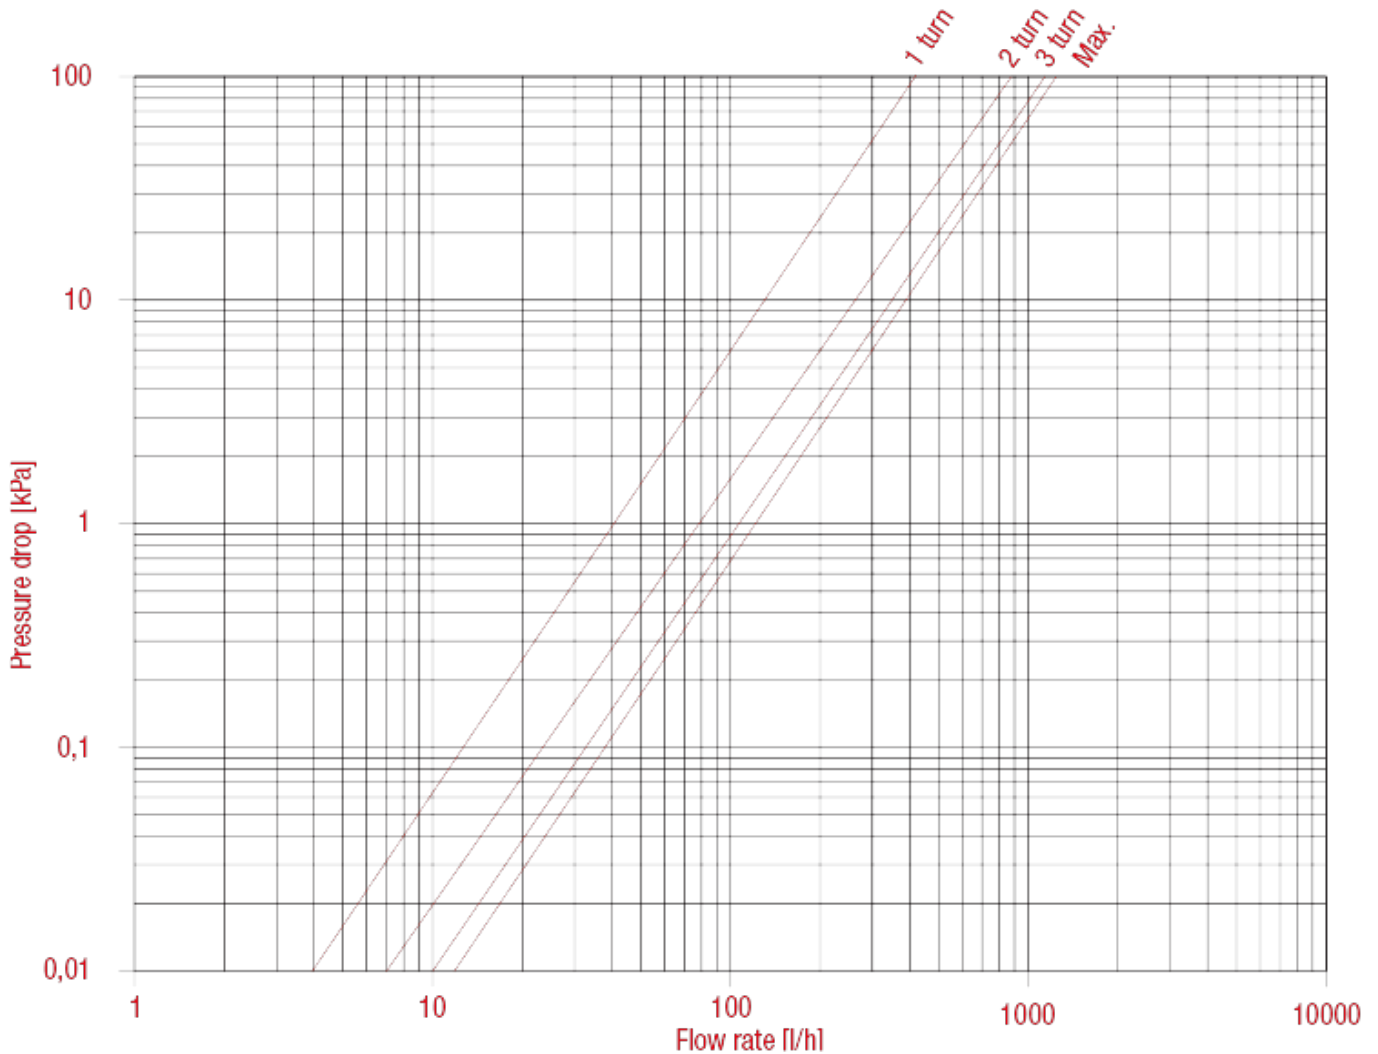

CONVERTIBLE VALVES AND LOCKSHIELDS

296S Straight lockshield, female thread

LOSS DIAGRAM (With water) size 3/8"

	3/8"	1/2"	3/4"
KV	1turn:0,4;2turn:0,9;3turn:1,1;MA X:1,26	1turn:0,6;2turn:1,2;3turn:1,6;MA X:1,72	1turn:0,6;2turn:0,9;3turn:1,5;MA X:2,15

CONVERTIBLE VALVES AND LOCKSHIELDS

LOSS DIAGRAM (With water) size 1/2"

	3/8"	1/2"	3/4"
KV	1turn:0,4;2turn:0,9;3turn:1,1;MA X:1,26	1turn:0,6;2turn:1,2;3turn:1,6;MA X:1,72	1turn:0,6;2turn:0,9;3turn:1,5;MA X:2,15

CONVERTIBLE VALVES AND LOCKSHIELDS

LOSS DIAGRAM (With water) size 3/4"

	3/8"	1/2"	3/4"
KV	1turn:0,4;2turn:0,9;3turn:1,1;MA X:1,26	1turn:0,6;2turn:1,2;3turn:1,6;MA X:1,72	1turn:0,6;2turn:0,9;3turn:1,5;MA X:2,15