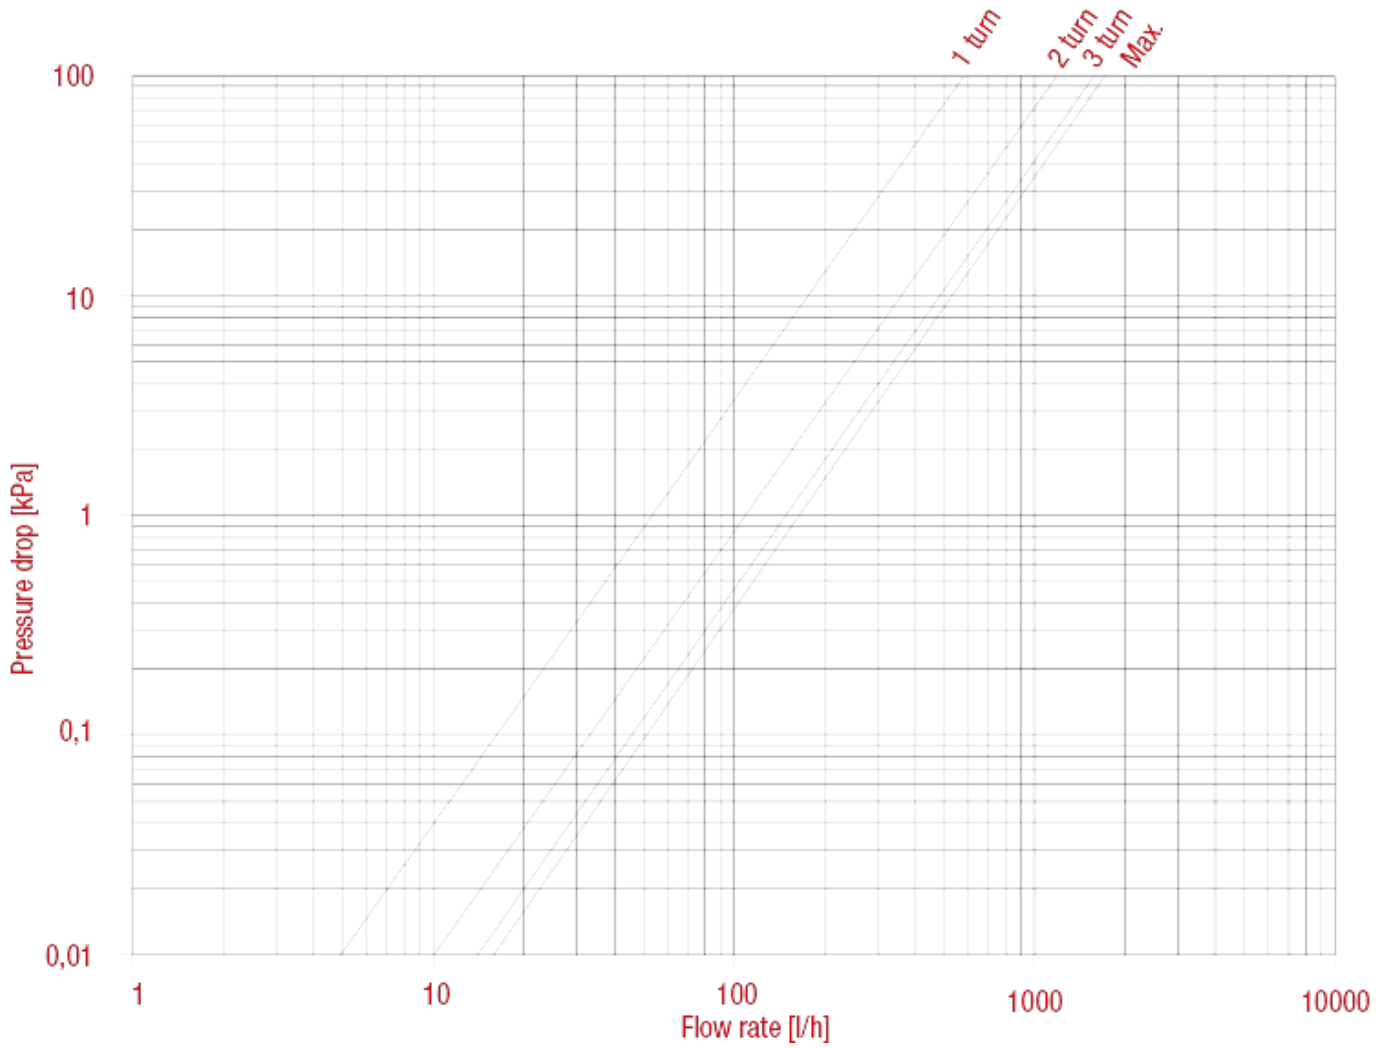

CONVERTIBLE VALVES AND LOCKSHIELDS

296S Straight lockshield, female thread

LOSS DIAGRAM (With water) size 3/8"

	3/8"	1/2"	3/4"
KV	1turn:0,4;2turn:0,9;3turn:1,1;MA X:1,26	1turn:0,6;2turn:1,2;3turn:1,6;MA X:1,72	1turn:0,6;2turn:0,9;3turn:1,5;MA X:2,15

CONVERTIBLE VALVES AND LOCKSHIELDS

LOSS DIAGRAM (With water) size 1/2"

	3/8"	1/2"	3/4"
KV	1turn:0,4;2turn:0,9;3turn:1,1;MA X:1,26	1turn:0,6;2turn:1,2;3turn:1,6;MA X:1,72	1turn:0,6;2turn:0,9;3turn:1,5;MA X:2,15

CONVERTIBLE VALVES AND LOCKSHIELDS

LOSS DIAGRAM (With water) size 3/4"

	3/8"	1/2"	3/4"
KV	1turn:0,4;2turn:0,9;3turn:1,1;MA X:1,26	1turn:0,6;2turn:1,2;3turn:1,6;MA X:1,72	1turn:0,6;2turn:0,9;3turn:1,5;MA X:2,15