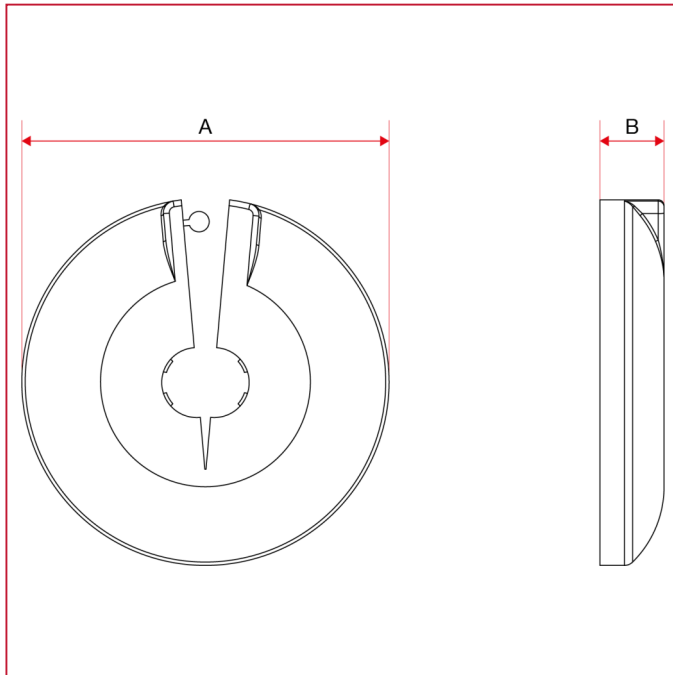

TWO-PIPE VALVES FOR PANEL RADIATORS

286 Plastic rosette

OVERALL DIMENSIONS

	12	14	15	16	18
A	63	63	63	63	63
B	11	11	11	11	11