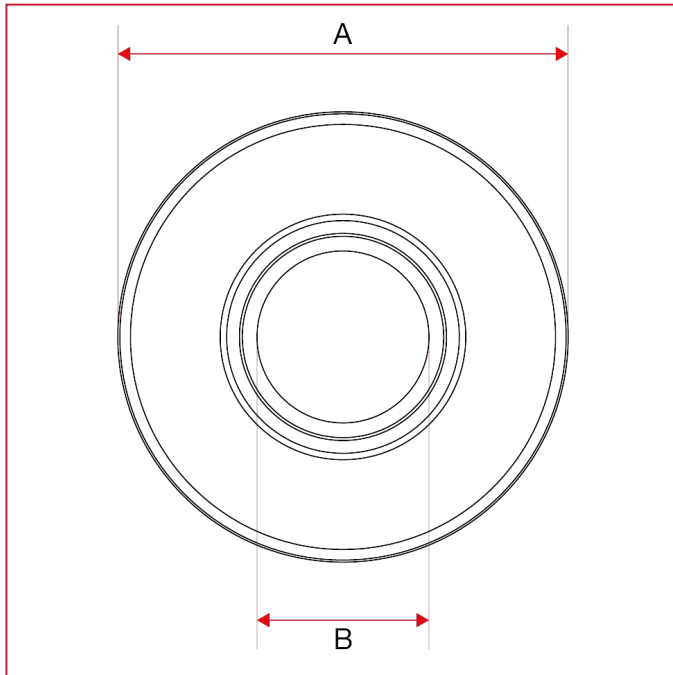

### 285 Stainless steel rosette

#### OVERALL DIMENSIONS

	1/2"
DN	15
A	55
B	21,1