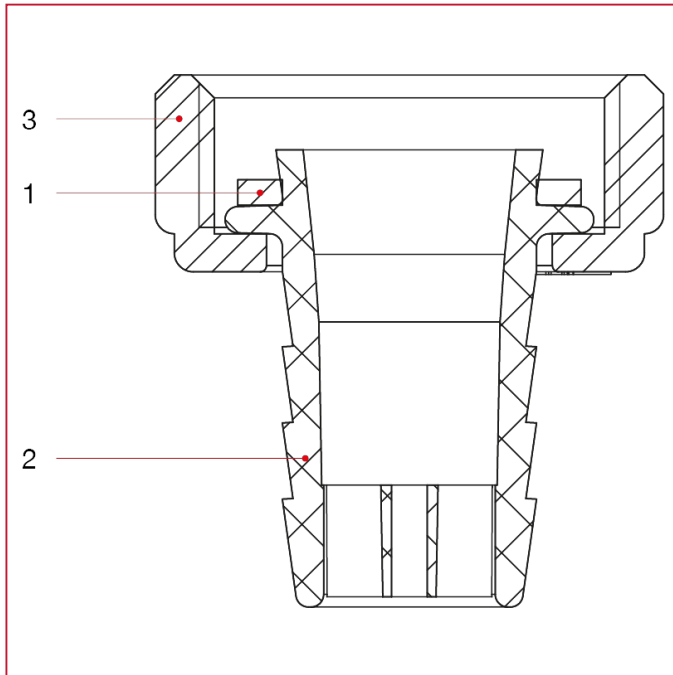

BIBCOCKS

282 Nylon hose connection

MATERIALS

POS.	DESCRIPTION	N.	MATERIAL
1	Washer	1	NBR
2	Hose connection	1	Polymer
3	Nut	1	Nylon