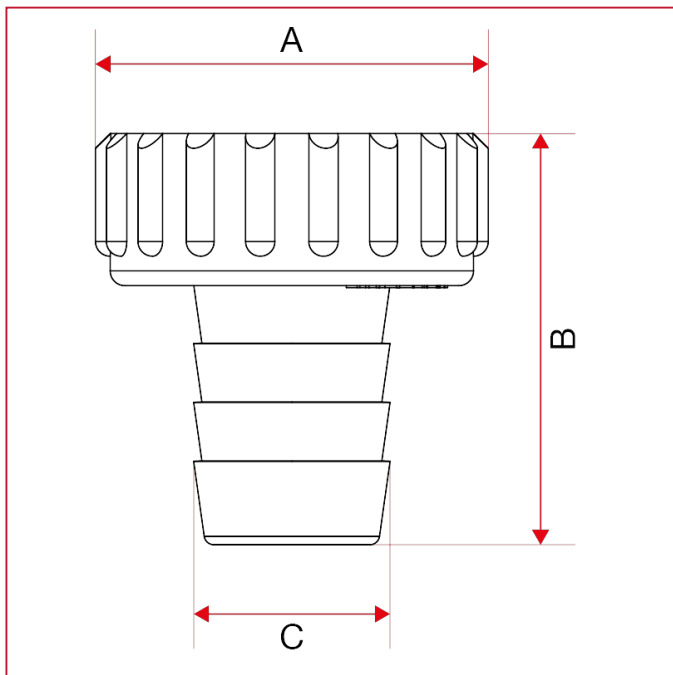

BIBCOCKS

282 Nylon hose connection

OVERALL DIMENSIONS

| | 3/4" | 1" |
|----|------|----|
| DN | 20 | 25 |
| A | 33 | 40 |
| B | 33,5 | 42 |
| C | 14,8 | 20 |