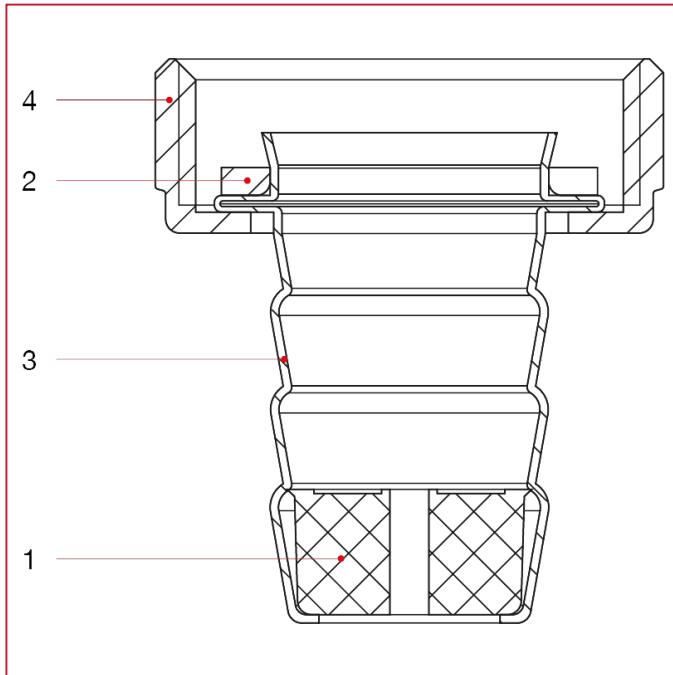

BIBCOCKS

280 Hose connection in metal

MATERIALS size 3/4" and 1"

POS.	DESCRIPTION	N.	MATERIAL
1	Hose end	1	Polymer
2	Washer	1	Elastomer
3	Hose connection	1	Stainless steel AISI 304
4	Nut	1	Nickel-plated brass CW617N

BIBCOCKS

MATERIALS size 1"1/4

POS.	DESCRIPTION	N.	MATERIAL
1	Hose end	1	Polymer
2	Washer	1	Elastomer
3	Hose connection	1	Nickel-plated brass CW508L
4	Nut	1	Nickel-plated brass CW617N