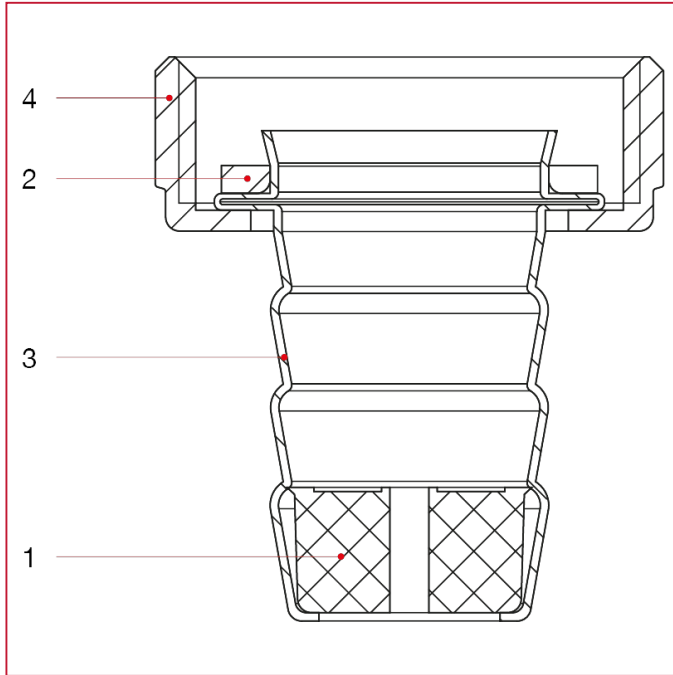

BIBCOCKS

280 Hose connection in metal

MATERIALS size 3/4" and 1"

POS.	DESCRIPTION	N.	MATERIAL
1	Hose end	1	Polymer
2	Washer	1	Elastomer
3	Hose connection	1	Stainless steel AISI 304
4	Nut	1	Nickel-plated brass CW617N

BIBCOCKS

MATERIALS size 1"1/4

POS.	DESCRIPTION	N.	MATERIAL
1	Hose end	1	Polymer
2	Washer	1	Elastomer
3	Hose connection	1	Nickel-plated brass CW508L
4	Nut	1	Nickel-plated brass CW617N