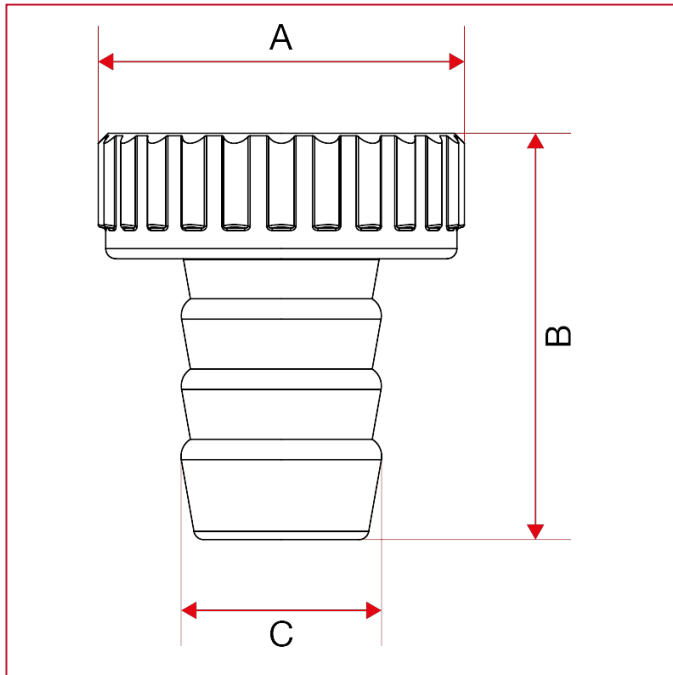

BIBCOCKS

280 Hose connection in metal

OVERALL DIMENSIONS

	3/4"	1"	1"1/4
DN	20	25	32
A	30	36,5	46
B	33,5	40,5	49,7
C	14,5	20	26