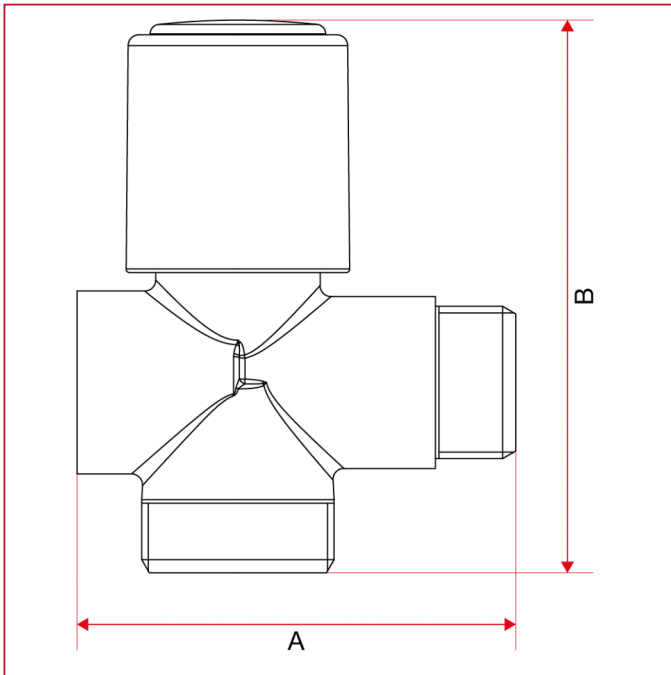

WASHING MACHINE VALVES

255 3-way washing machine valve

OVERALL DIMENSIONS

	1/2"
DN	15
A	60
B	75,5
Kg/cm ² bar	16
LBS - psi	232