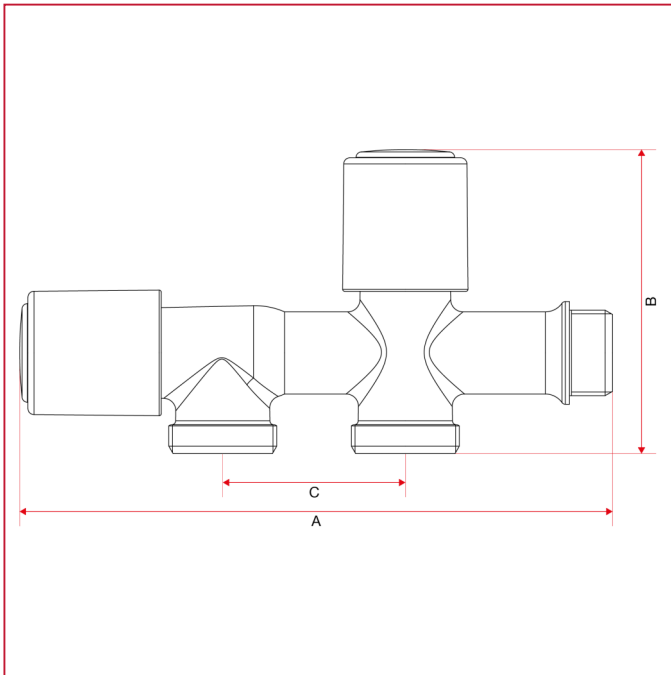

WASHING MACHINE VALVES

240 Washing machine and dishwasher valve

OVERALL DIMENSIONS

	1/2"
DN	15
A	144,5
B	74
C	44,5
Kg/cm ² bar	16
LBS - psi	232