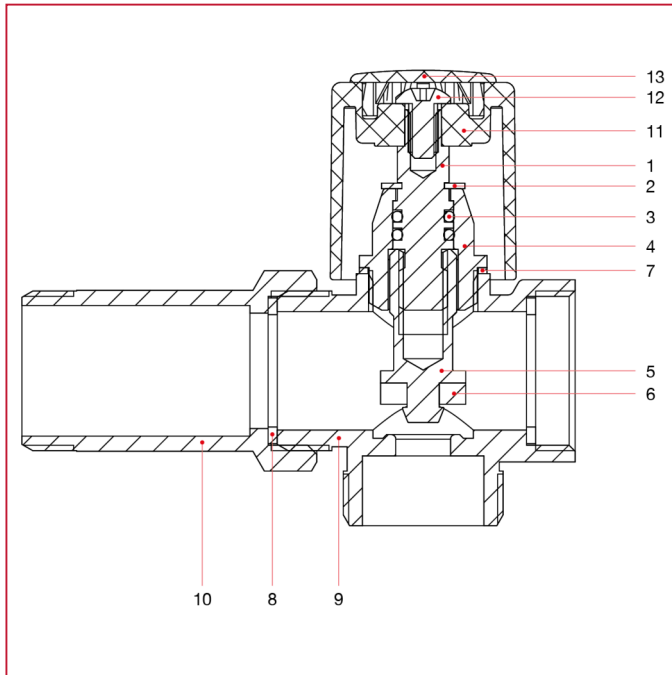

WASHING MACHINE VALVES

230 One-piece spacer for faucets

MATERIALS

POS.	DESCRIPTION	N.	MATERIAL
1	Pin	1	Brass CW614N
2	Ring	1	Stainless steel AISI 302
3	O-ring	2	NBR
4	Cap	1	Brass CW614N
5	Screw	1	Brass CW614N
6	Washer	1	NBR
7	Washer	1	Aluminium
8	Washer	2	Red fiber
9	Body	1	Chrome-plated brass CW617N
10	Extension	1	Chrome-plated brass CW617N
11	Handle	1	Chrome-plated ABS
12	Screw	1	Zinc-plated steel C4C
13	Clip	1	Varnished ABS