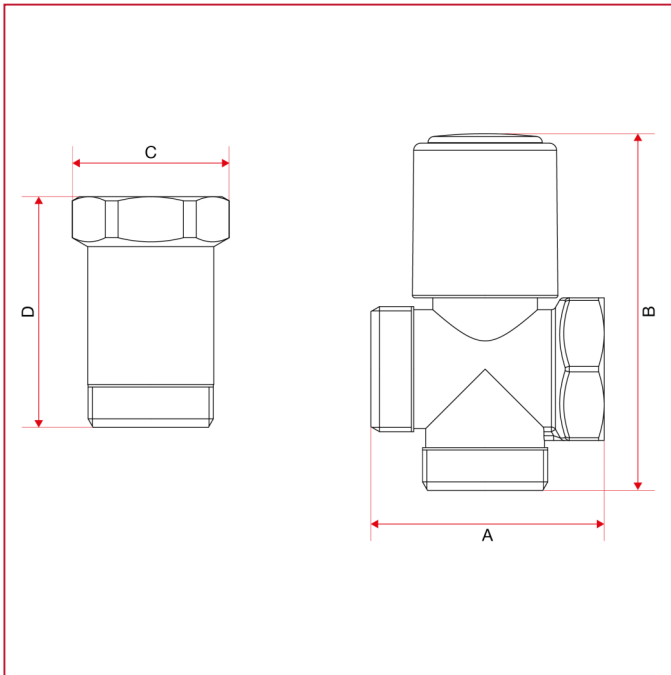

## 230 One-piece spacer for faucets

### OVERALL DIMENSIONS

	3/4"
DN	15
A	49
B	75
C	33
D	48,5
Kg/cm <sup>2</sup> bar	16
LBS - psi	232