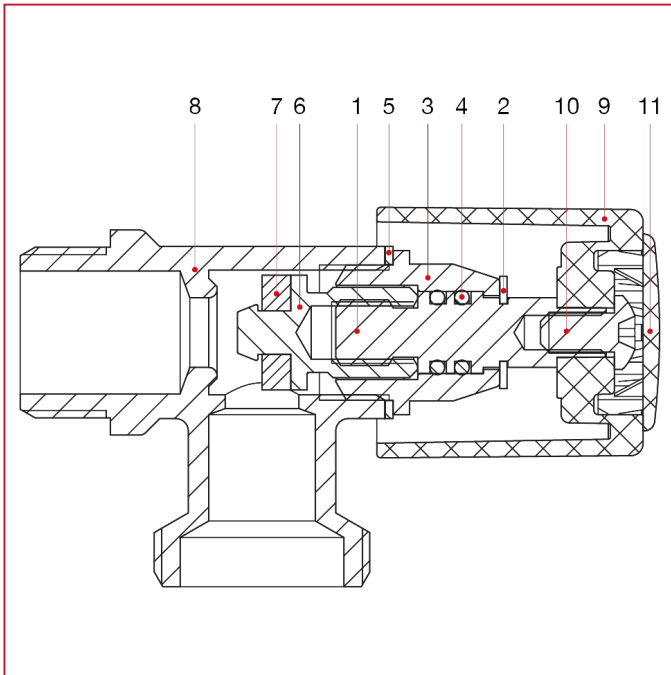

WASHING MACHINE VALVES

226 Horizontal washing machine valve

MATERIALS

POS.	DESCRIPTION	N.	MATERIAL
1	Pin	1	Brass CW614N
2	Ring	1	Stainless steel AISI 302
3	Cap	1	Brass CW614N
4	O-ring	2	NBR
5	Washer	1	Aluminium
6	Screw	1	Brass CW614N
7	Washer	1	NBR
8	Body	1	Chrome-plated brass CW617N
9	Handle	1	Chrome-plated ABS
10	Screw	1	Zinc-plated steel C4C
11	Clip	1	Varnished ABS