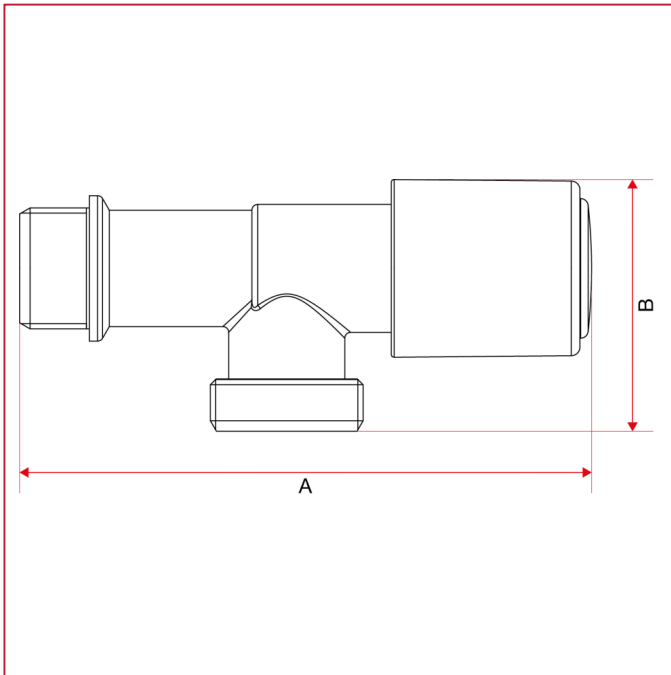

WASHING MACHINE VALVES

225 Horizontal washing machine valve, heavy pattern

OVERALL DIMENSIONS

	1/2"
DN	15
A	98,5
B	43,3
Kg/cm ² bar	16
LBS - psi	232