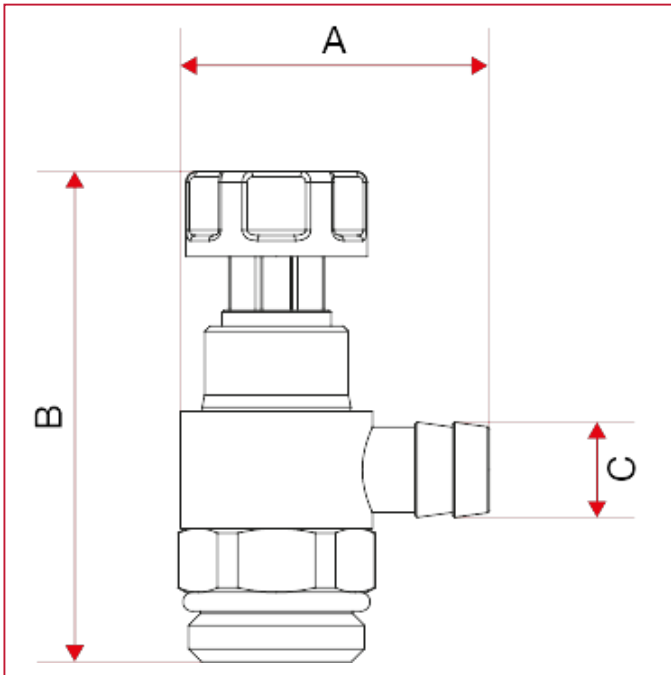

AIR VENT VALVES AND SAFETY VALVES

195 Adjustable drain valve

OVERALL DIMENSIONS

	1/4"	3/8"
A	29	29
B	46	46
C	9	9
Kg/cm ² bar	6	6
LBS - psi	87	87