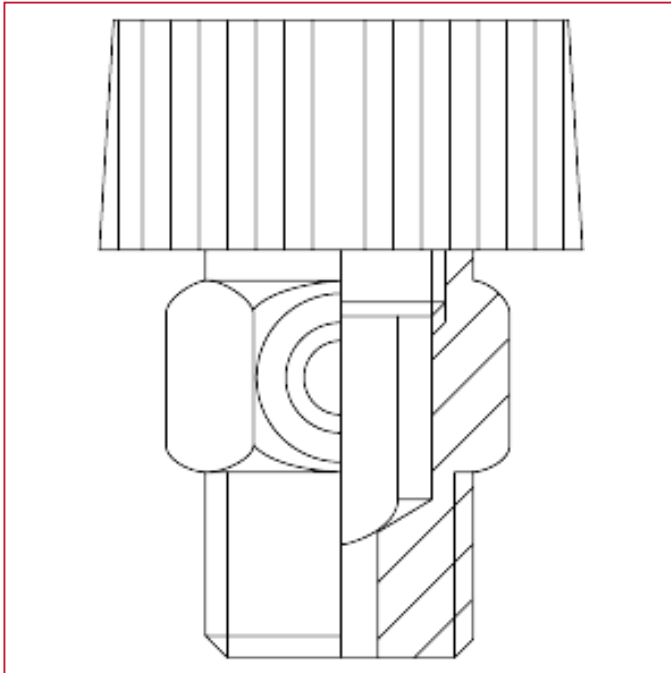

AIR VENT VALVES AND SAFETY VALVES

194 Air vent valve

MATERIALS size 1/8"

POS.	DESCRIPTION	N.	MATERIAL
1	Handwheel	1	Acetal resin
2	Body	1	Chrome-plated brass CW614N

MATERIALS sizes 1/4" through 1/2"

POS.	DESCRIPTION	N.	MATERIAL
1	Handwheel	1	Acetal resin
2	Body	1	Chrome-plated brass CW614N
3	Ring	1	P.T.F.E.