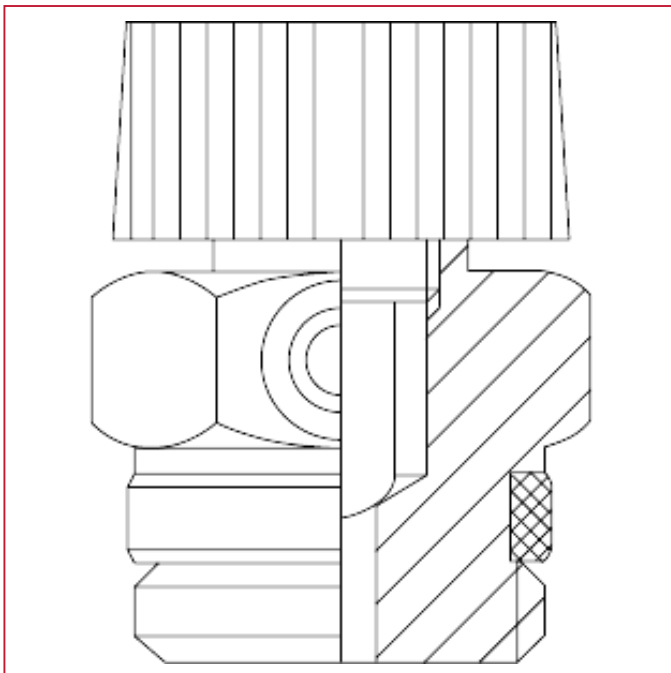

AIR VENT VALVES AND SAFETY VALVES

194 Air vent valve

MATERIALS size 1/8"

POS.	DESCRIPTION	N.	MATERIAL
1	Handwheel	1	Acetal resin
2	Body	1	Chrome-plated brass CW614N

MATERIALS sizes 1/4" through 1/2"

POS.	DESCRIPTION	N.	MATERIAL
1	Handwheel	1	Acetal resin
2	Body	1	Chrome-plated brass CW614N
3	Ring	1	P.T.F.E.