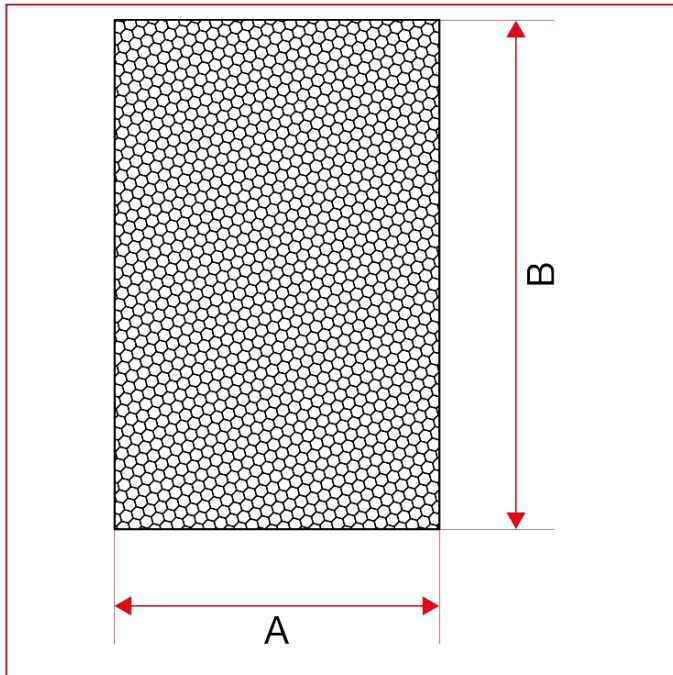

STRAINERS

192CA Cartridge for Y strainer 192

OVERALL DIMENSIONS

	1/4"	1/4"	1/4"	3/4"	1"	1"1/4	1"1/2	2"	2"1/2	3"	4"
DN	8	8	8	20	25	32	40	50	65	80	100
A	18	18	18	24	30	36	42	53	63	74	102
B	32	32	32	41	47	50	57	70	83,5	89,5	129,5

192CAA

	1/4"	1/4"	1/4"	3/4"	1"	1"1/4	1"1/2	2"
DN	8	8	8	20	25	32	40	50
A	18	18	18	24	30	36	42	53
B	32	32	32	41	47	50	57	70