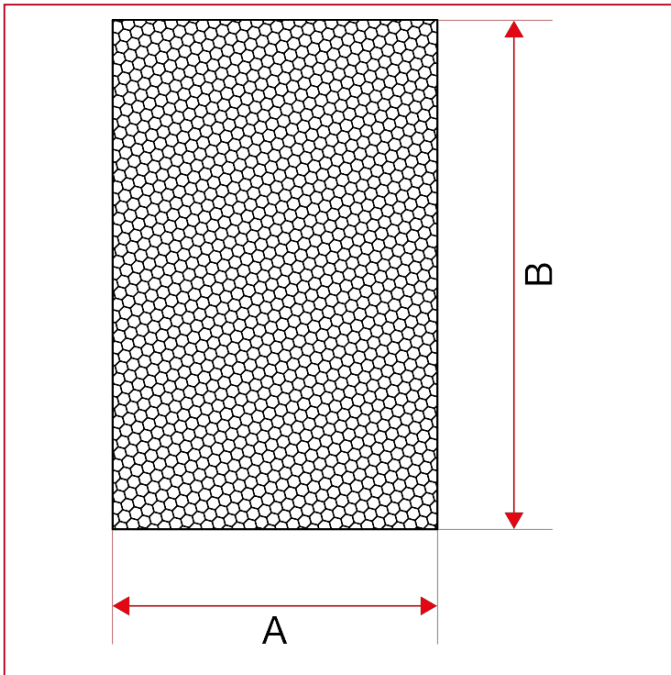

STRAINERS

192CA Cartridge for Y strainer 193

OVERALL DIMENSIONS

	1/4"	1/4"	1/4"	3/4"	1"	1"1/4	1"1/2	2"
DN	8	8	8	20	25	32	40	50
A	18	18	18	24	30	36	42	53
B	32	32	32	41	47	50	57	70