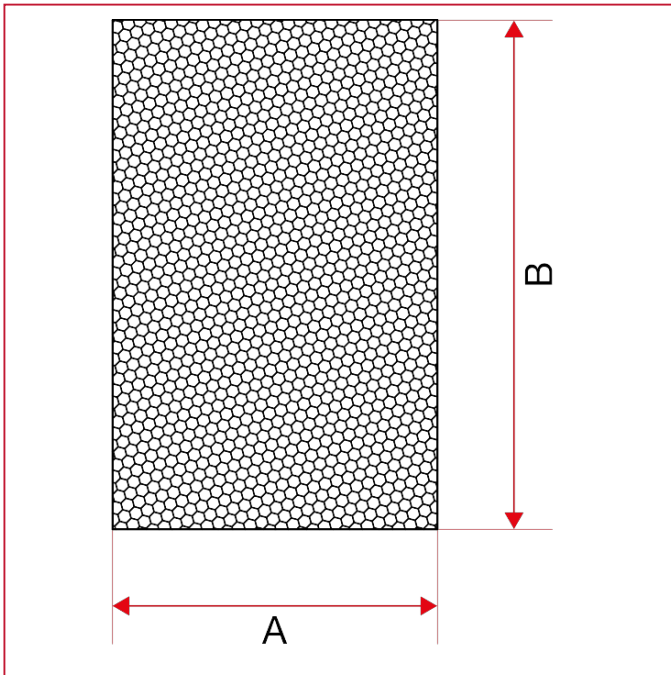

STRAINERS

192CA Cartridge for Y strainer 192

OVERALL DIMENSIONS

	1/4"	1/4"	1/4"	3/4"	1"	1"1/4	1"1/2	2"
DN	8	8	8	20	25	32	40	50
A	18	18	18	24	30	36	42	53
B	32	32	32	41	47	50	57	70