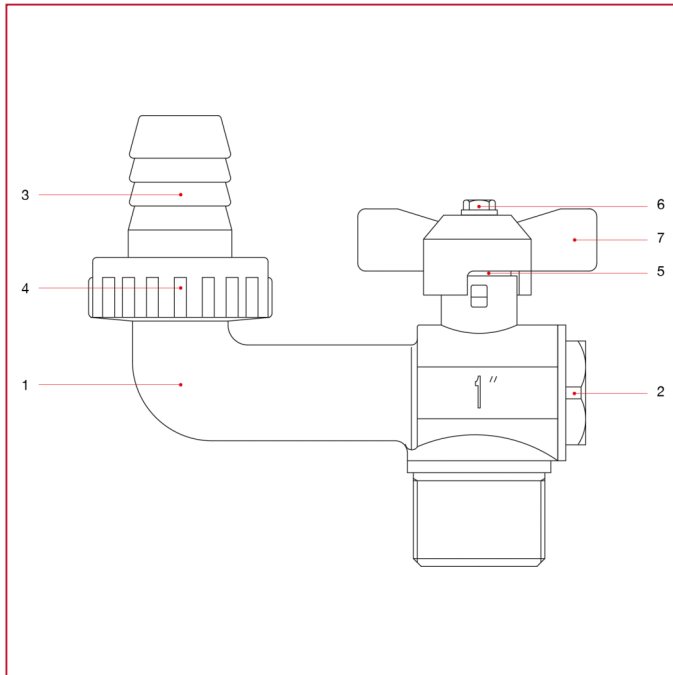

## 191 Garden hose bibcock with brass connection

### MATERIALS

POS.	DESCRIPTION	N.	MATERIAL
1	Body	1	Brass CW617N
2	Cap	1	Brass CW617N
3	Hose connection	1	Brass CW614N
4	Nut	1	Brass CW614N
5	Packing gland	1	Brass CW614N
6	Screw	1	Zinc-plated steel C4C
7	T handle	1	Varnished aluminium