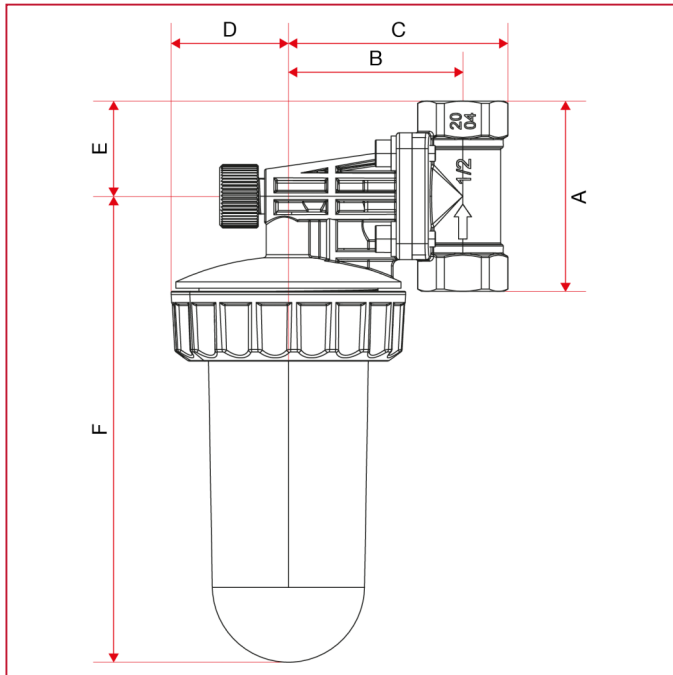

# POLYPHOSPHATE PROPORTIONAL DOSER

## 187 Polyphosphate proportional doser I-DOSER

### OVERALL DIMENSIONS

	1/2"x1/2"
A	60
B	55
C	69,5
D	37
E	30
F	147
Kg/cm <sup>2</sup> bar	8
LBS - psi	116