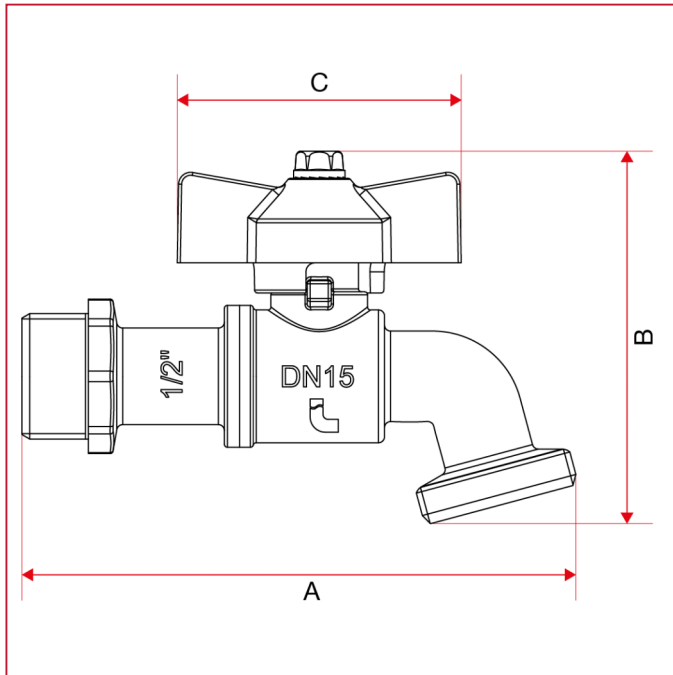

BIBCOCKS

180 GAR ball hose bibcock

OVERALL DIMENSIONS

	1/2"
DN	15
A	92
B	62
C	47
Kg/cm ² bar	15
LBS - psi	217,5