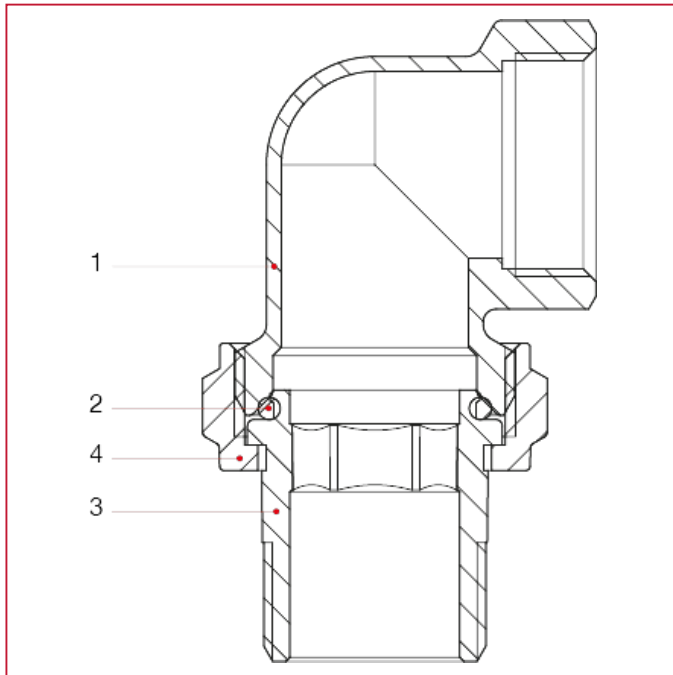

MECHANICAL FITTINGS AND ACCESSORIES

162 3-piece elbow, with o-ring

MATERIALS

POS.	DESCRIPTION	N.	MATERIAL
1	Elbow adaptor	1	Nickel-plated brass CW617N
2	O-ring	1	NBR
3	Union	1	Nickel-plated brass CW617N
4	Nut	1	Nickel-plated brass CW617N