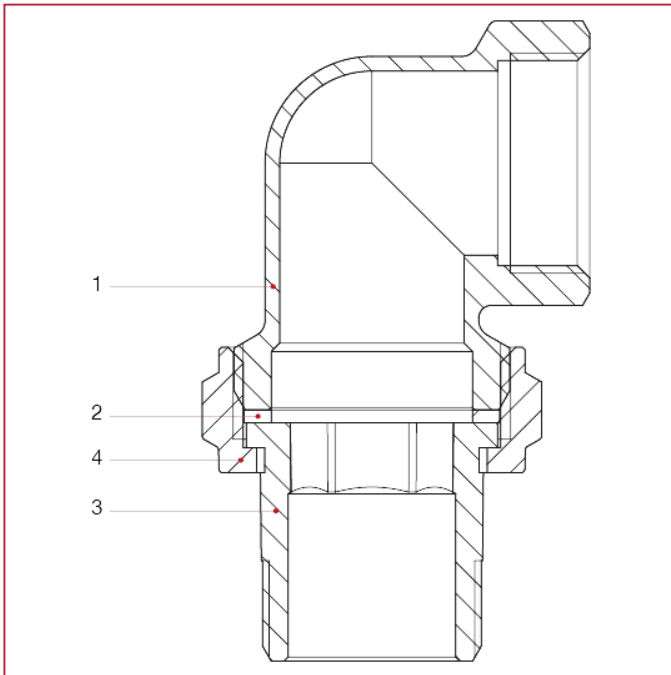

MECHANICAL FITTINGS AND ACCESSORIES

152 3-piece elbow, flat washer

MATERIALS

POS.	DESCRIPTION	N.	MATERIAL
1	Elbow adaptor	1	Brass CW617N
2	Flat seat washer	1	Fiber
3	Flat seat union	1	Brass CW617N
4	Nut	1	Brass CW617N