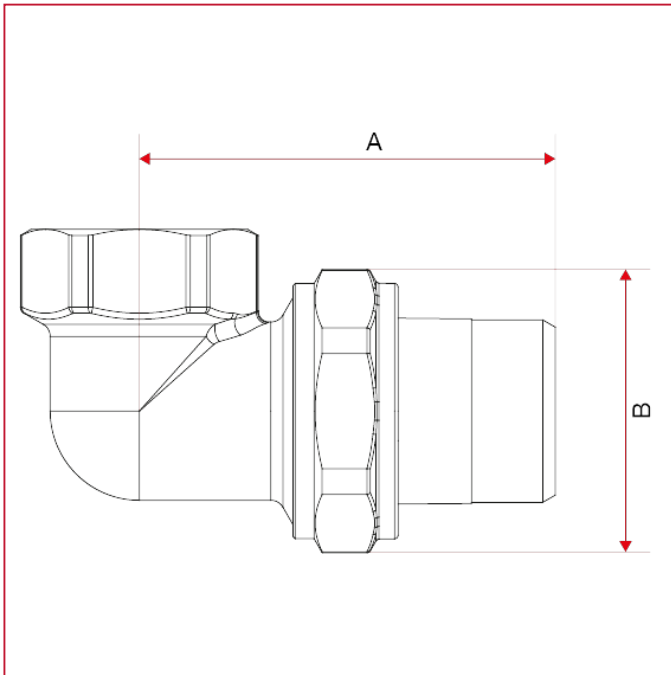

MECHANICAL FITTINGS AND ACCESSORIES

152 3-piece elbow, flat washer

OVERALL DIMENSIONS

	1/2"	3/4"	1"	1"1/4
DN	15	20	25	32
A	51,5	59,5	70	79,5
B	33	40,5	49	55
Kg/cm ² bar	50	40	40	30
LBS - psi	725	580	580	435