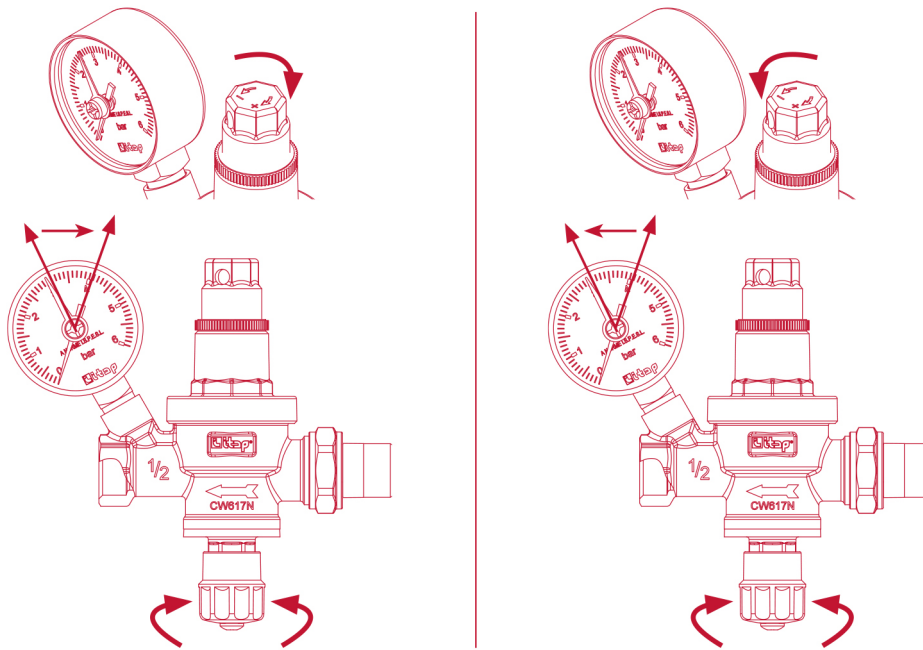

AUTOMATIC FILLING UNIT

146 Automatic filling unit

INSTRUCTIONS

Pre-set = 1,5 bar