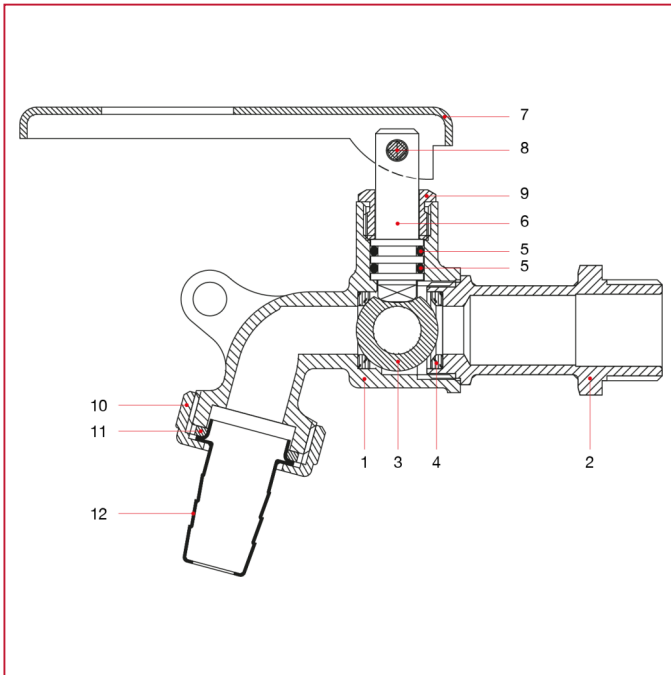

BIBCOCKS

144 Ball hose bibcock with lockpad eye

MATERIALS

POS.	DESCRIPTION	N.	MATERIAL
1	Body	1	Nickel-plated brass CW617N
2	End adapter	1	Nickel-plated brass CW617N
3	Ball	1	Chrome-plated brass CW614N
4	Seal	2	P.T.F.E.
5	O-ring	1	NBR
6	Stem	1	Brass CW614N
7	Nut	1	Brass CW614N
8	Lever handle	1	Steel
9	Handle pin	1	Aluminium
10	Washer	1	Rubber
11	Hose connection	1	Nickel-plated brass CW617N
12	Nut	1	Nickel-plated brass CW617N