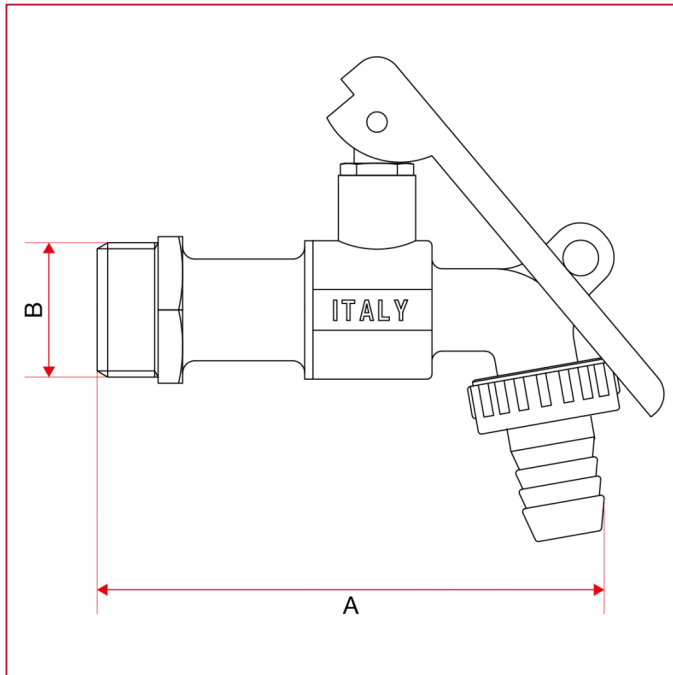

BIBCOCKS

144 Ball hose bibcock with lockpad eye

OVERALL DIMENSIONS

	1/2"	3/4"
A	102	102
B	1/2"	3/4"
Kg/cm ² bar	15	15
LBS - psi	217,5	217,5