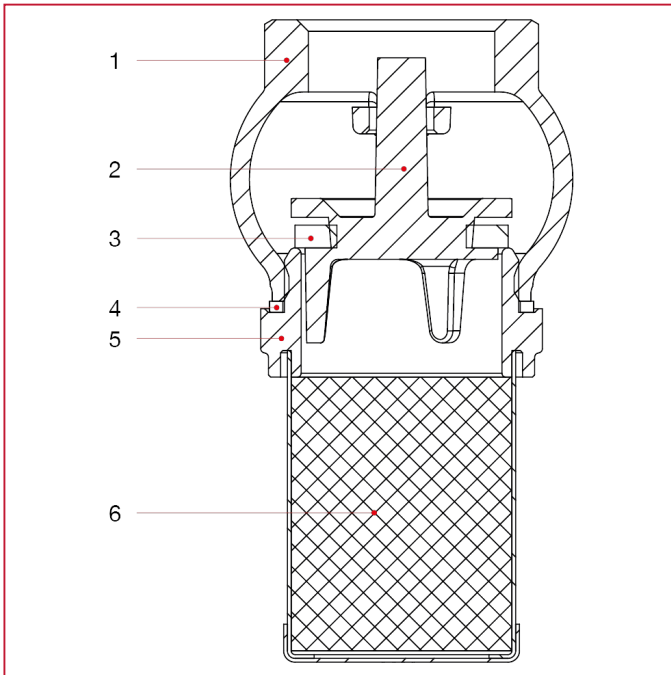

FOOT VALVE

140 Foot valve

MATERIALS

POS.	DESCRIPTION	N.	MATERIAL
1	Body	1	Brass CW617N
2	Plate	1	Brass CW617N
3	Washer	1	NBR
4	Washer	1	Fiber
5	Ring	1	Brass CW617N
6	Cartridge	1	Stainless steel AISI 304