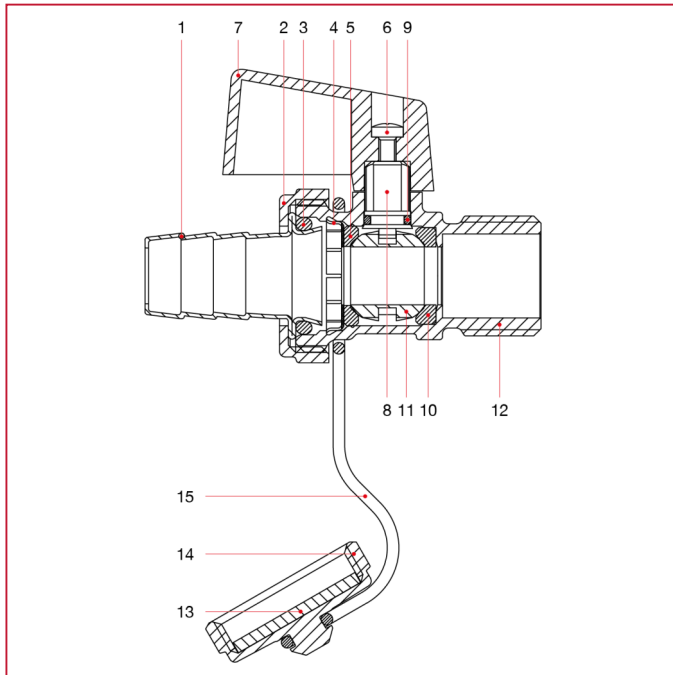

BIBCOCKS

139R Drain ball valve with brass hose connection and nylon handle

MATERIALS

POS.	DESCRIPTION	N.	MATERIAL
1	Hose connection	1	Brass CW508L
2	Nut	1	Brass CW617N
3	O-ring	1	NBR
4	Sleeve	1	Brass CW617N
5	Seat	1	P.T.F.E.
6	Screw	1	Zinc-plated steel
7	Handle	1	Nylon 66
8	Stem	1	Brass CW617N
9	O-ring	1	NBR
10	Seat	1	P.T.F.E.
11	Ball	1	Brass CW617N
12	Body	1	Brass CW617N
13	Washer	1	EPDM
14	Cap	1	Brass CW617N
15	Strap	1	Elastomero