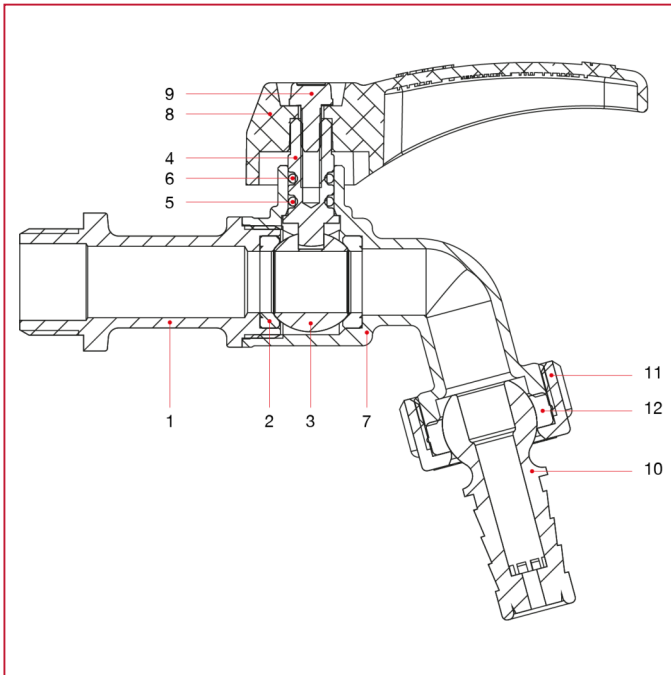

## 131 SPIN hose bibcock with mobile connection

### MATERIALS

POS.	DESCRIPTION	N.	MATERIAL
1	End adapter	1	Nickel-plated brass CW617N
2	Seat	2	P.T.F.E.
3	Ball	1	Chrome-plated brass CW614N
4	Stem	1	Brass CW614N
5	O-ring	1	NBR
6	O-ring	1	Viton®
7	Body	1	Nickel-plated brass CW617N
8	Lever handle	1	Varnished aluminium
9	Screw	1	Zinc-plated steel C4C
10	Hose connection	1	Nylon
11	Nut	1	Nylon
12	Washer	1	NBR