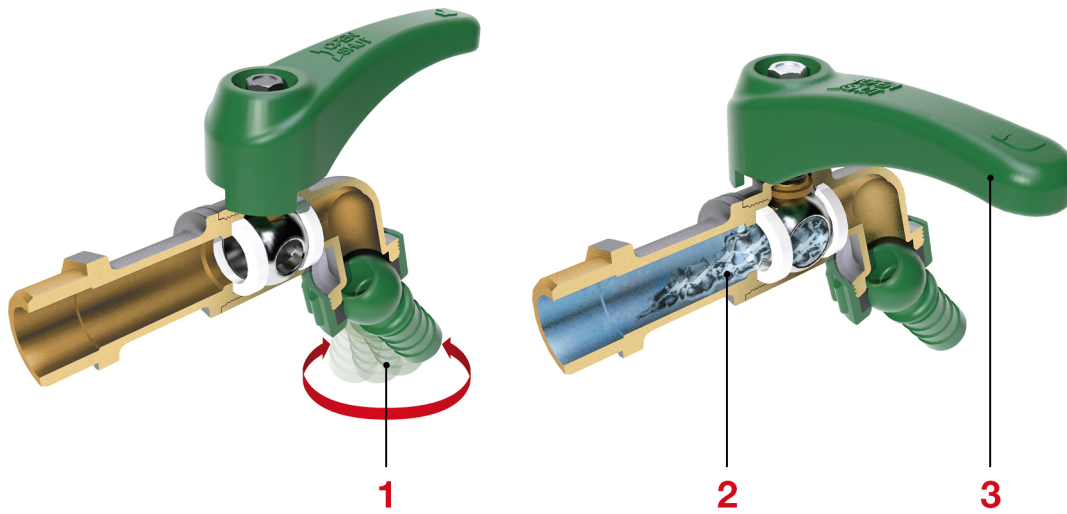

# BIBCOCKS

## 131 SPIN hose bibcock with mobile connection

### INSTRUCTIONS

- 1 - 360° turn. It avoids the garden hose flattening.
- 2 - High resistance against freeze.
- 3 - Ergonomic handle.